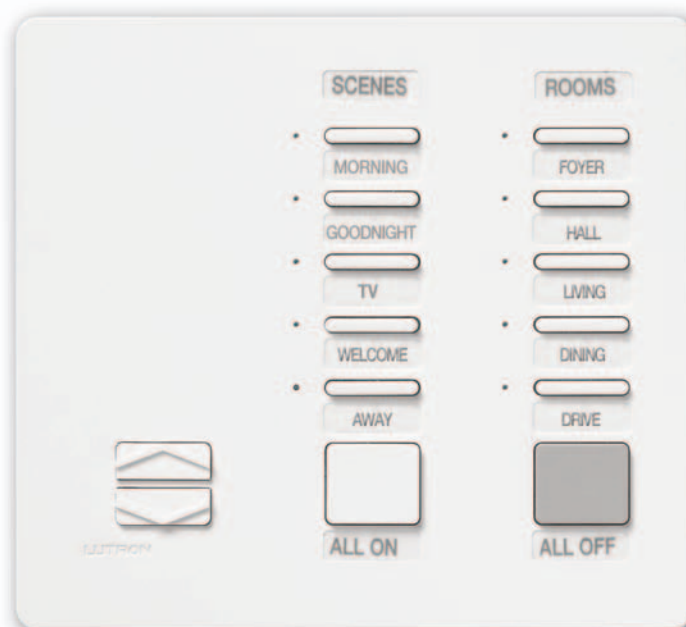

Conveniently adjust the lighting throughout your home.

- Light up your home from the safety of your car
- Create a well-lighted pathway through your home with the touch of a button
- Enter your home and adjust the lights with your master control
- Reduce wall clutter by replacing multiple switches on the wall with a single master control
- Secure your home for the night...control and monitor all the lighting from your bedside
- Integrate easily with the security system

Package Contents (RALB-3500SQFT-)

- (1) 5-large-button wall-mounted master control** (with personalized engraving)
control and monitor status of RadioRA dimmers and switches anywhere in your home

- (8) 600W dimmers**
replace existing dimmers or switches to control individual lights in each room

- (3) accessory dimmers**
provides multi-location dimming

- (2) 1000W dimmers**
replace existing dimmers or switches to control individual lights in each room

- (1) tabletop master control**
control and monitor status of RadioRA dimmers and switches anywhere in your home