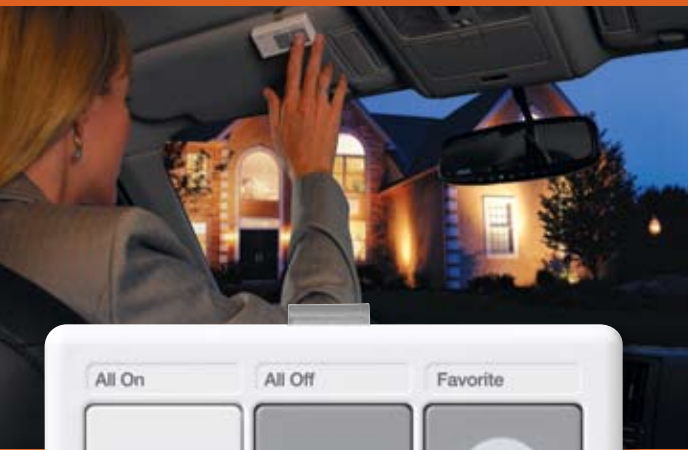

5:30pm
arrive home

Wireless Controller**

safety

light your way home

Navigate safely from your car into and throughout your home with AuroRa's wireless controller. Whether you are leaving for the evening, or returning home at night, AuroRa gives you remote control of your lights from outside the home.*