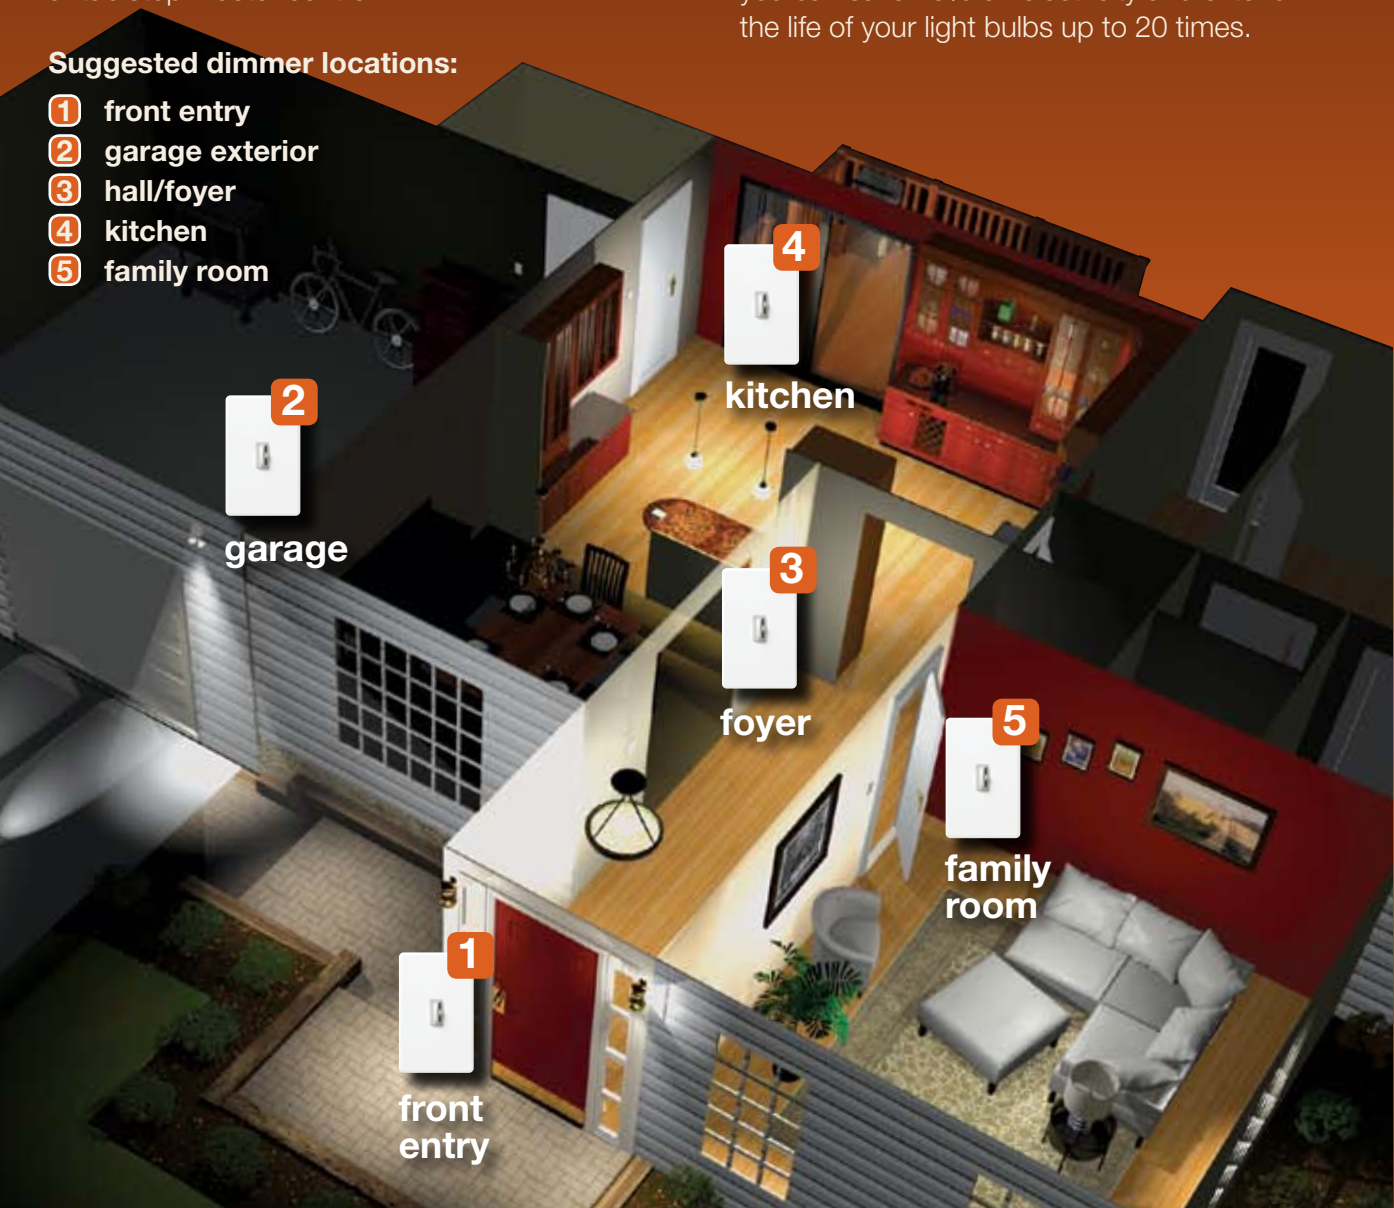

 **LUTRON**™

Lutron controls your light.™

easy to use

Control lights from each dimmer for individual room control, or adjust multiple lights at the touch of a button using the wireless controller or tabletop master control.

Suggested dimmer locations:

- 1 front entry
- 2 garage exterior
- 3 hall/foyer
- 4 kitchen
- 5 family room

saves energy

Dimming your lights saves electricity and extends the life of your light bulbs. As an example, if you dim your lights 50%, you can save 40% on electricity and extend the life of your light bulbs up to 20 times.

simple to install

The AuroRa® system installs as quickly and easily as five light switches. Your system comes complete, ready to use, no programming required.

Simply replace switches with AuroRa dimmers, then, for remote control of your lights, plug in the tabletop master control and clip the wireless controller to the car visor.

The central antenna ensures reliable RF communication between all system components. It can be plugged into a standard wall outlet and placed discreetly in a closet or under a bed.

Discover the benefits of AuroRa lighting control.